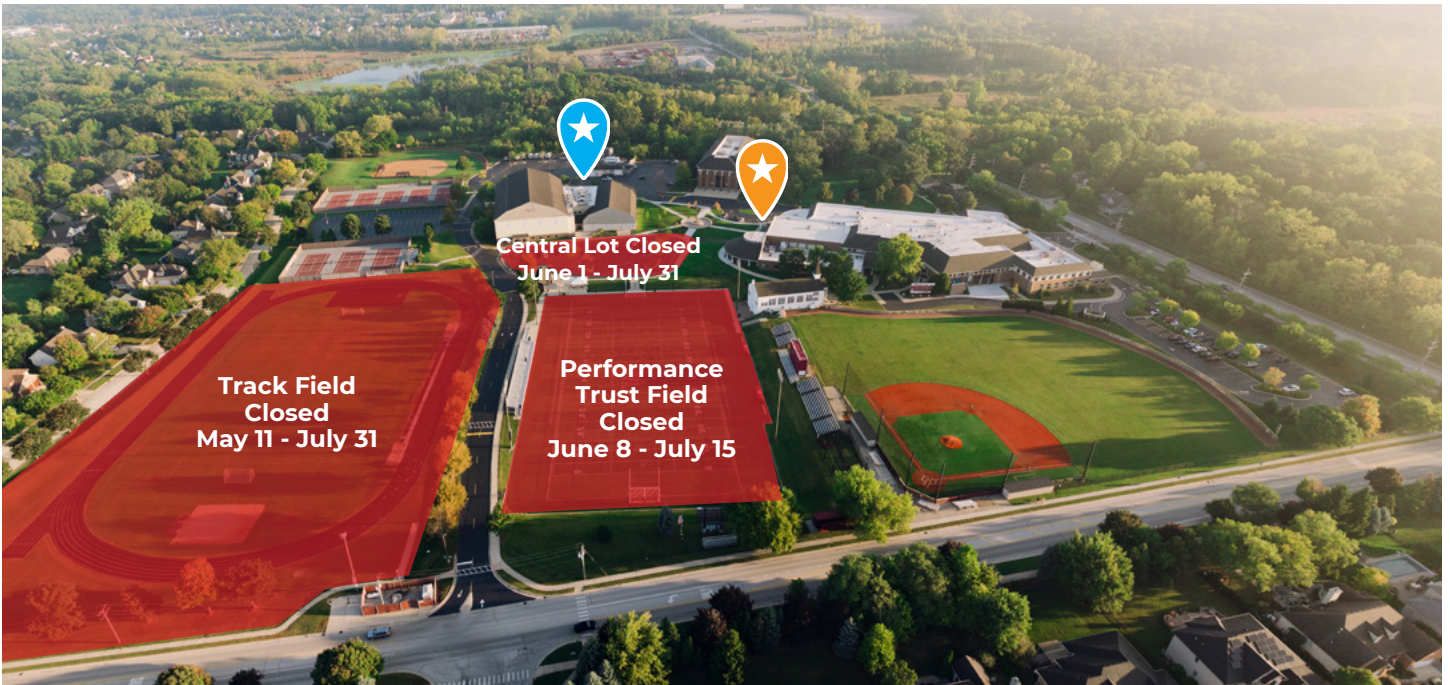

CAMPUS MAP

Welcome to Wheaton Academy!

 **Youth Summer Campers**, enter the Field House through Door 1.

 **Summer Academy Students**, use the drop off circle north of the Cross Plaza.

Summer campus closures:

**Drop off for Summer Academy
Academic Building Doors 11 and 13**

**Drop off for Youth Summer Camps
Field House Door 1**