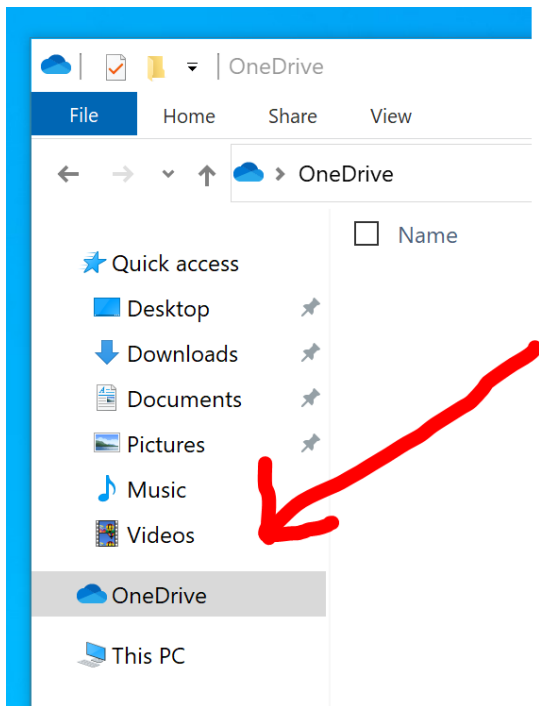

To sign in to OneDrive:

Click the File Explorer icon in the taskbar:

Click the One Drive icon:

Enter your walearner.org email address and click Sign In:

Enter your password when prompted.

OneDrive backs up certain folders on your Surface Pro, learn about OneDrive as you click through the setup wizard.