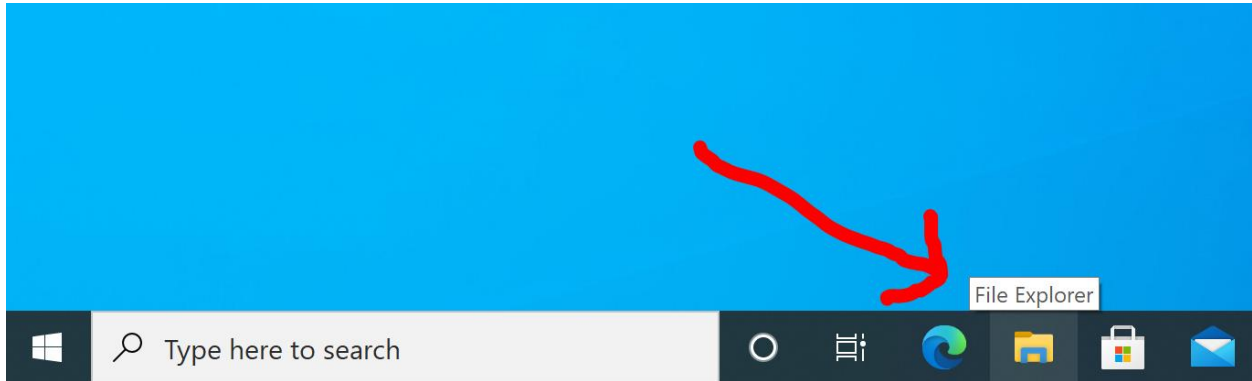

To sign in to OneDrive:

Click the File Explorer icon in the taskbar:

Click the One Drive icon:

Enter your walearner.org email address and click Sign In:

Enter your password when prompted.

OneDrive backs up certain folders on your Surface Pro, learn about OneDrive as you click through the setup wizard.