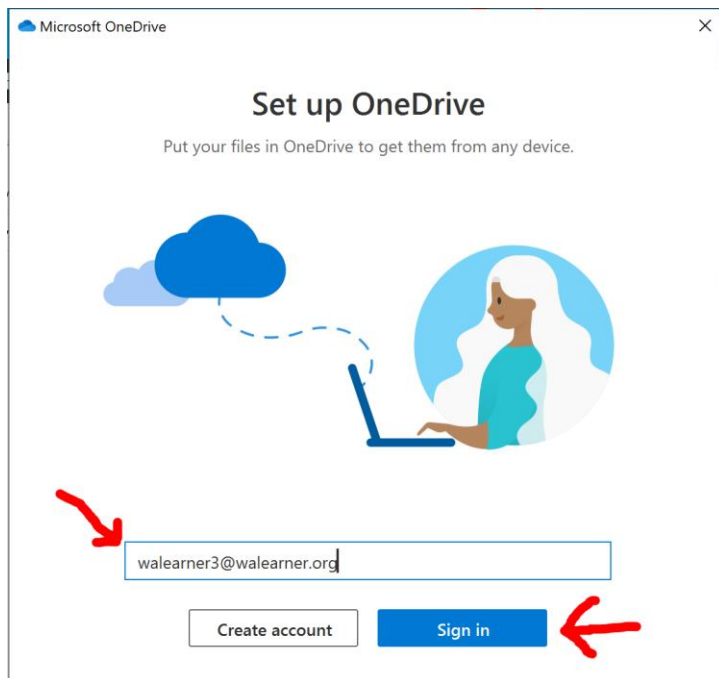

To sign in to OneDrive:

Click the File Explorer icon in the taskbar:

Click the One Drive icon:

Enter your walearner.org email address and click Sign In:

Enter your password when prompted.

OneDrive backs up certain folders on your Surface Pro, learn about OneDrive as you click through the setup wizard.